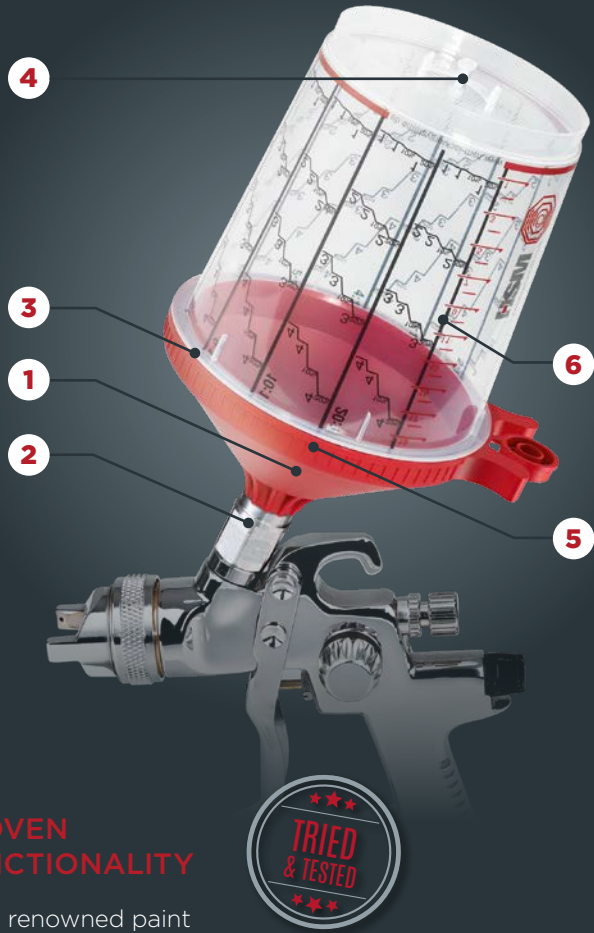

1 Adapter
2 Systems

SPA SYSTEMS easy line & easy line mix

HSM
Paint finishing systems
for professionals

SPA SYSTEM EASY LINE MIX PRECISION IN NEXT TO NO TIME

PROVEN FUNCTIONALITY

Many renowned paint and lacquer manufacturers rely on HSM's top quality painting & lacquering systems. We are also proud of the positive user feedback we receive about the quality and functionality of our products.

7 BENEFITS YOU CAN'T DO WITHOUT

- 1 ... The stable, ergonomically designed DrehFix ensures the lid can be opened and closed securely
- 2 ... Easy insertion of the required strainer (available in 105 µm, 125 µm and 195 µm)
- 3 ... Fast fitting of the cup to the adaptor connection
- 4 ... Elevated inner rim in the lid prevents mess
- 5 ... Integral flip-top connection in the base of the cup
- 6 ... Extra stability thanks to rim around the edge of the cup
- 7 ... Easy-to-read, non-scratch and solvent-resistant scales from 1:1 to 10:1 and 20:1

IMPORTANT TO KNOW

Our two systems, SPA easy line and SPA easy line mix, are perfect in combination with all paint and lacquer applications:

SPA easy line

Larger quantities of paint or lacquer can be replenished quickly and cleanly.

SPA easy line mix

Smaller quantities of paint or lacquer are mixed directly in the cup.

Adapter

Assures quick changeover between the two systems.
(Adapters are available for all the most common cup spray guns)